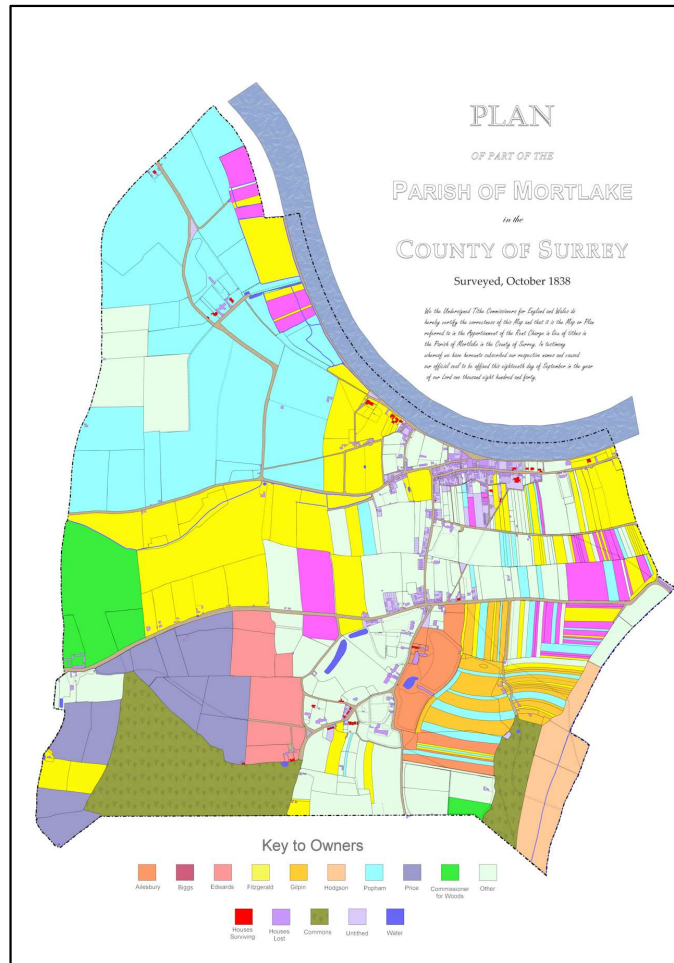

# Mortlake Tithe Maps - A1 Size

Land Use

Owners

Occupiers

£15 each map. Free delivery within the Society's area. Contact [bmhs.queries@btinternet.com](mailto:bmhs.queries@btinternet.com)