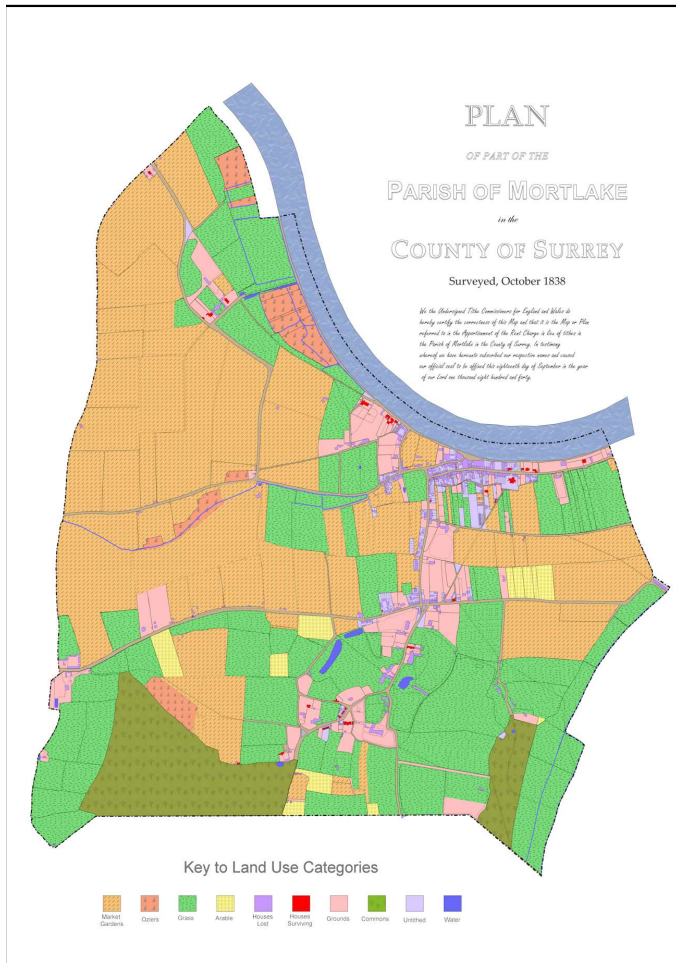

# Mortlake Tithe Maps - A1 Size

Land Use

Owners

Occupiers

£15 each map. Free delivery within the Society's area. Contact [bmhs.queries@btinternet.com](mailto:bmhs.queries@btinternet.com)