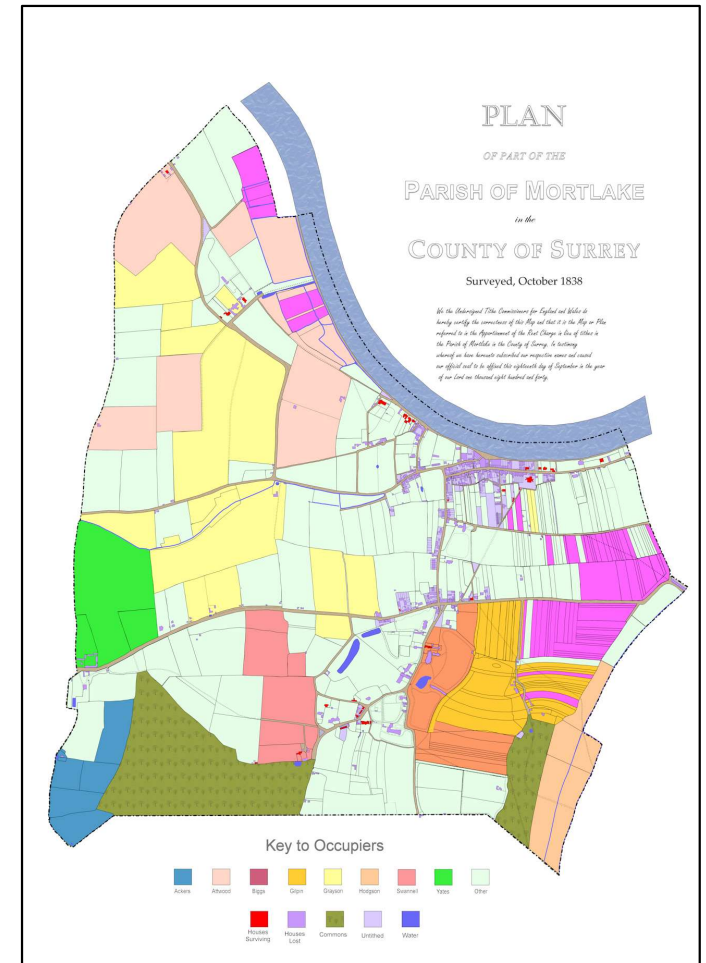

# Mortlake Tithe Maps - A1 Size

Land Use

Owners

Occupiers

£15 each map. Free delivery within the Society's area. Contact [bmhs.queries@btinternet.com](mailto:bmhs.queries@btinternet.com)